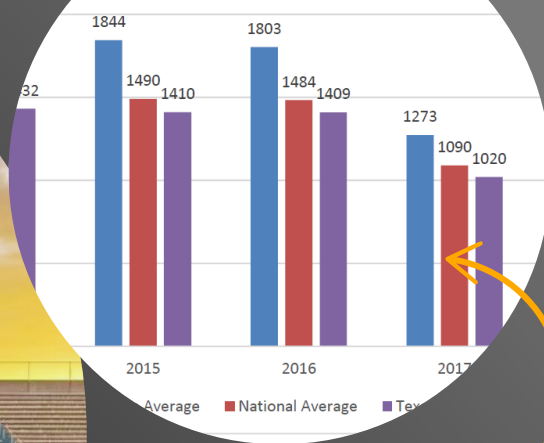

www.permianorchestra.com

**THE MOJO ORCHESTRA
BEGINS...**

The Permian Orchestra was founded in 1959 when Permian High School first opened its doors. Under the skillful direction of J.R. McEntyre, the program quickly gained a solid reputation for musical excellence that has endured for more than half a century.

BE A PART OF THE
**PERMIAN
ORCHESTRA
CLUSTER**

Contact a counselor at your school **NOW** to sign up for orchestra!

GO MOJO

MUSIC MAKES YOU SMART

On Average, Texas musicians have consistently scored 22% higher on the SAT than the national average and about 26% higher than the Texas average.